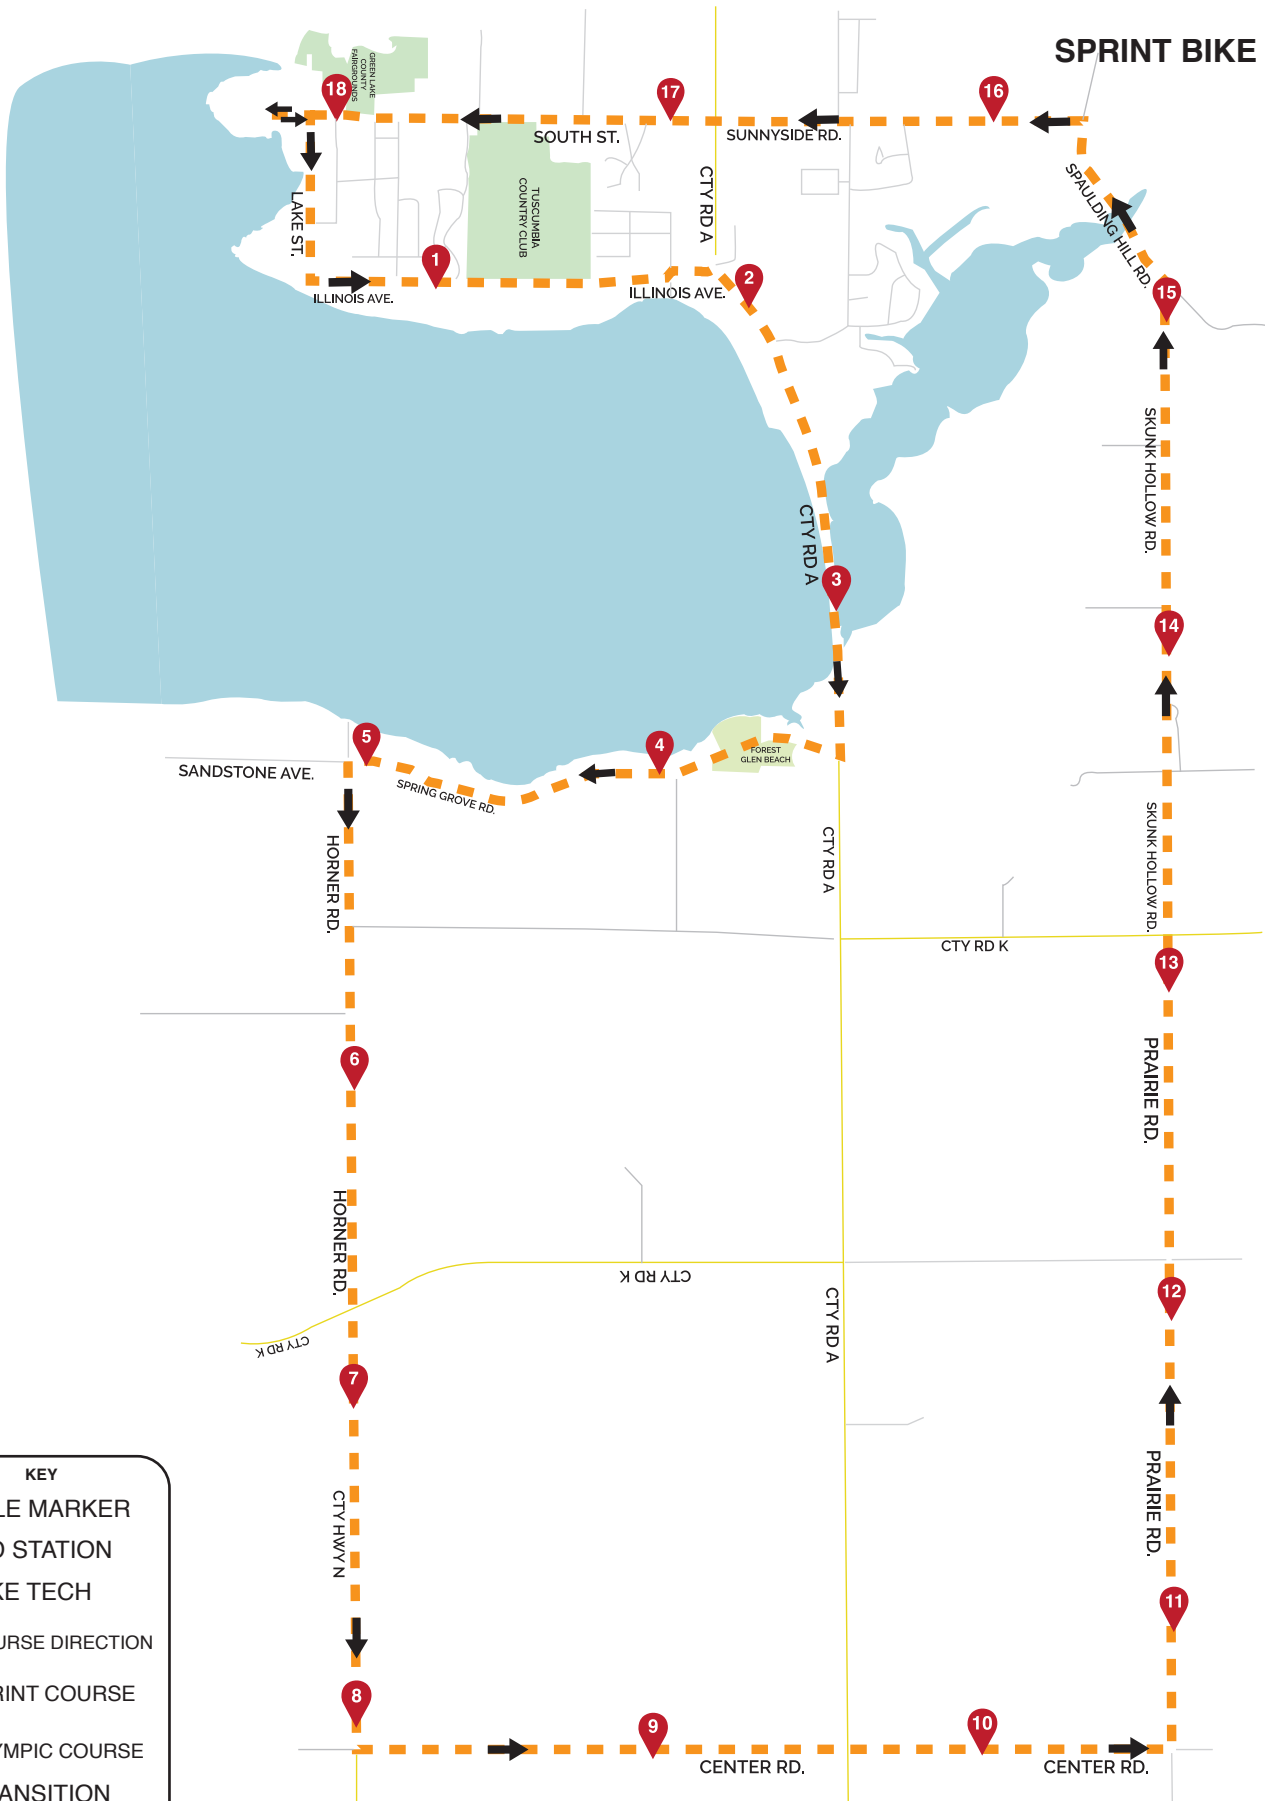

KEY

-  MILE MARKER
-  AID STATION
-  BIKE TECH
-  COURSE DIRECTION
-  SPRINT COURSE
-  OLYMPIC COURSE
-  TRANSITION

DEACON
MILLS
PARK

TRANSITION

HATTIE
SHERWOOD
PARK

GREEN LAKE
TRIATHLON

SWIM COURSE

SPRINT - ~400M

OLYMPIC - ~1500 M

SPRINT BIKE COURSE

KEY

- MILE MARKER
- AID STATION
- BIKE TECH
- COURSE DIRECTION
- SPRINT COURSE
- OLYMPIC COURSE
- OLYMPIC COURSE
- TRANSITION

RUN COURSE
SPRINT - 5K
OLYMPIC - 10K

KEY

- MILE MARKER
- AID STATION
- BIKE TECH
- COURSE DIRECTION
- SPRINT COURSE
- OLYMPIC COURSE
- OLYMPIC COURSE
- TRANSITION

OLYMPIC BIKE COURSE

KEY

- MILE MARKER
- AID STATION
- BIKE TECH
- COURSE DIRECTION
- SPRINT COURSE
- OLYMPIC COURSE
- TRANSITION