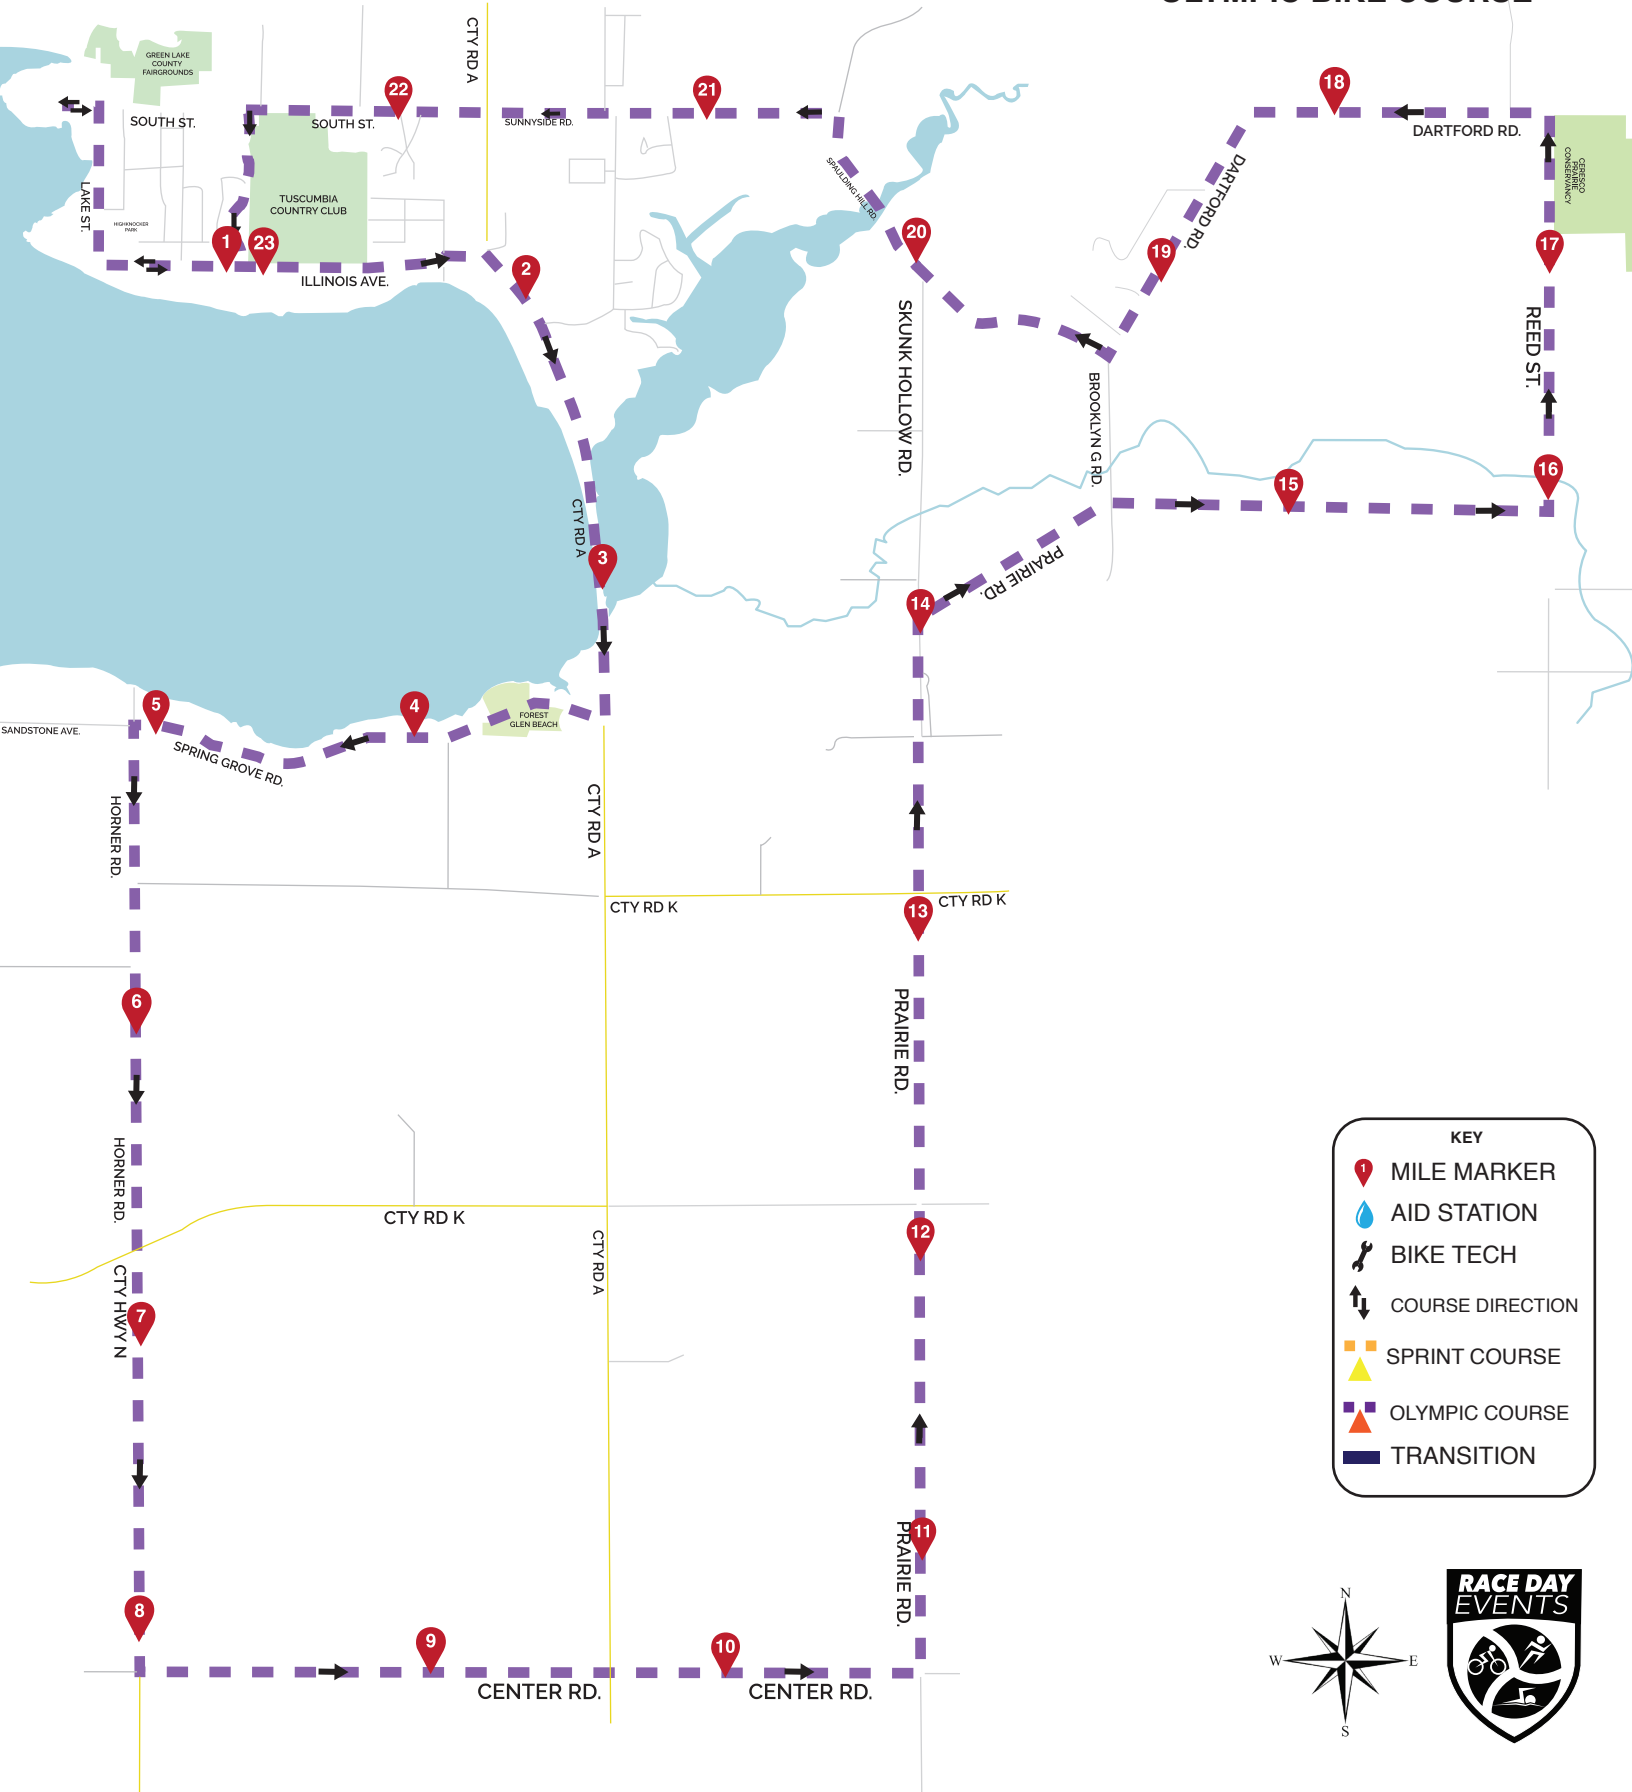

KEY

-  MILE MARKER
-  AID STATION
-  BIKE TECH
-  COURSE DIRECTION
-  SPRINT COURSE
-  OLYMPIC COURSE
-  TRANSITION

DEACON
MILLS
PARK

TRANSITION

HATTIE
SHERWOOD
PARK

GREEN LAKE
TRIATHLON

SWIM COURSE

SPRINT - ~400M

OLYMPIC - ~1500 M

SPRINT BIKE COURSE

KEY

- MILE MARKER
- AID STATION
- BIKE TECH
- COURSE DIRECTION
- SPRINT COURSE
- OLYMPIC COURSE
- OLYMPIC COURSE
- TRANSITION

RUN COURSE
SPRINT - 5K
OLYMPIC - 10K

KEY

- MILE MARKER
- AID STATION
- BIKE TECH
- COURSE DIRECTION
- SPRINT COURSE
- OLYMPIC COURSE
- OLYMPIC COURSE
- TRANSITION

OLYMPIC BIKE COURSE

KEY

- MILE MARKER
- AID STATION
- BIKE TECH
- COURSE DIRECTION
- SPRINT COURSE
- OLYMPIC COURSE
- TRANSITION