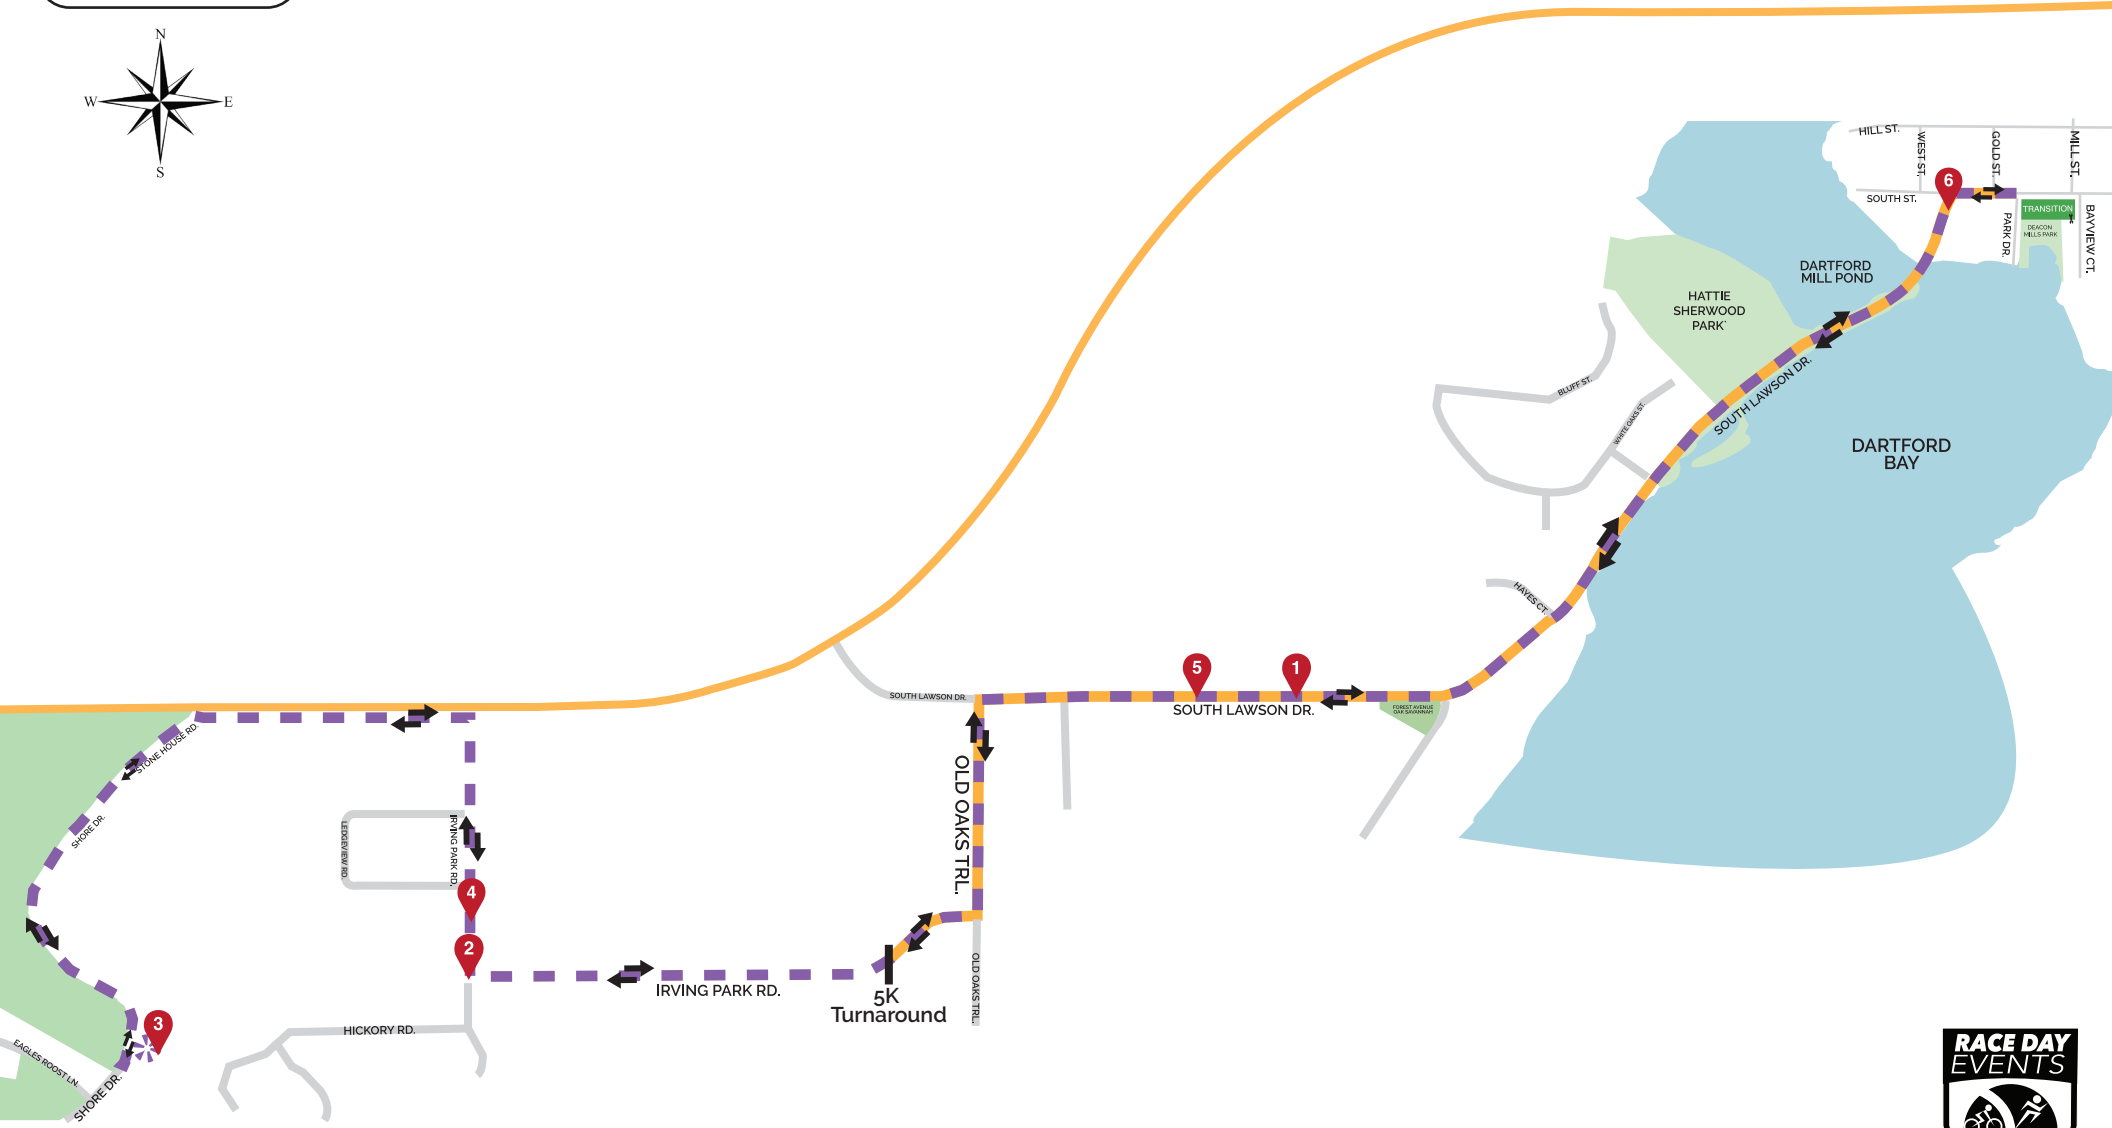

KEY

-  MILE MARKER
-  AID STATION
-  BIKE TECH
-  COURSE DIRECTION
-  SPRINT COURSE
-  OLYMPIC COURSE
-  TRANSITION

DEACON
MILLS
PARK

TRANSITION

HATTIE
SHERWOOD
PARK

GREEN LAKE
TRIATHLON

SWIM COURSE

SPRINT - ~400M

OLYMPIC - ~1500 M

SPRINT BIKE COURSE

KEY

- MILE MARKER
- AID STATION
- BIKE TECH
- COURSE DIRECTION
- SPRINT COURSE
- OLYMPIC COURSE
- OLYMPIC COURSE
- TRANSITION

RUN COURSE
SPRINT - 5K
OLYMPIC - 10K

KEY

- MILE MARKER
- AID STATION
- BIKE TECH
- COURSE DIRECTION
- SPRINT COURSE
- OLYMPIC COURSE
- OLYMPIC COURSE
- TRANSITION

OLYMPIC BIKE COURSE

KEY

- MILE MARKER
- AID STATION
- BIKE TECH
- COURSE DIRECTION
- SPRINT COURSE
- OLYMPIC COURSE
- TRANSITION